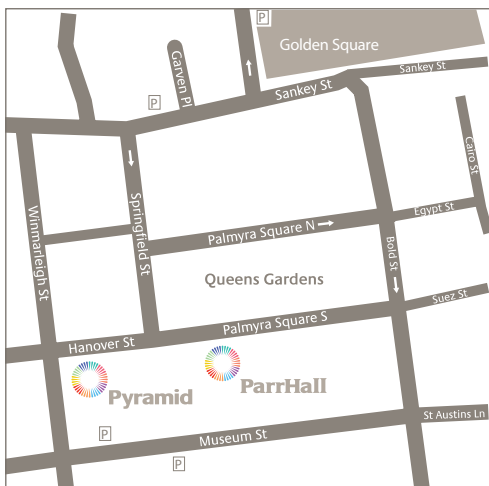

An Evening with Frank Sidebottom

Pyramid

Fri 4 Jun • 7.30pm • £13/£10*

Cult, comic superstar Frank makes a very welcome return to Pyramid.

*Under 16s

Seating plan

Parr Hall

This seating plan is full capacity for Parr Hall events only. All Parr Hall seating plans are subject to change depending on each individual event.

General Information

How to find us

**Pyramid & Parr Hall
Cultural Quarter
Palmyra Square South
Warrington
WA1 1BL**

Bus: Services come into Warrington Central Bus Station which is a 7-minute walk away.

Rail: Warrington Bank Quay train station is a 2-minute walk away. Warrington Central Station is a 7-minute walk away.