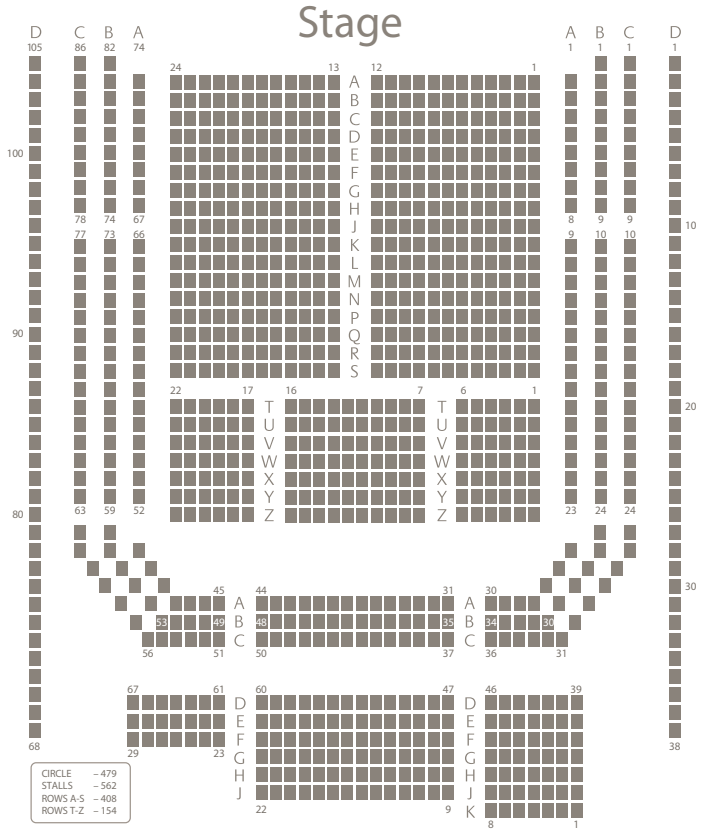

An Evening with Frank Sidebottom

Pyramid

Fri 4 Jun • 7.30pm • £13/£10*

Cult, comic superstar Frank makes a very welcome return to Pyramid.

*Under 16s

Seating plan

Parr Hall

This seating plan is full capacity for Parr Hall events only. All Parr Hall seating plans are subject to change depending on each individual event.